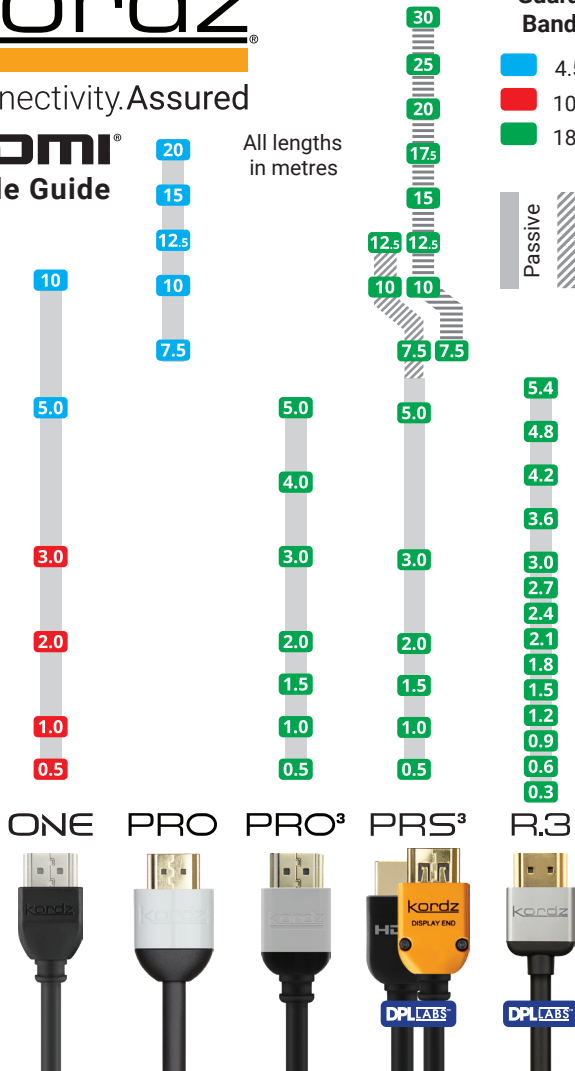

kordz®

Connectivity.Assured

HDMI® Cable Guide

All lengths
in metres

**Guaranteed
Bandwidth**

- 4.56 Gbps
- 10.2 Gbps
- 18.0 Gbps

ONE

PRO

PRO³

PRS³

R.3

DPL LABS

DPL LABS

	Resolution	Frame Rate	Color depth (bits)	Chroma Subsampling	TMDS Clock (MHz)	Data Rate (Gbps)	Bandwidth (Hz)
HDMI 1.4 - 2009	1080p	24	8/HDR10	4:4:4/RGB	74.25	2.22	371.25M
	1080p	24	8/HDR10/12	4:2:0/4:2:2	74.25	2.22	371.25M
	1080p	24	HDR12	4:4:4/RGB	148.5	4.455	742.5M
	1080p	24 3D	8/HDR10	4:4:4/RGB	148.5	4.455	742.5M
	1080p	24 3D	8/HDR10/12	4:2:0/4:2:2	148.5	4.455	742.5M
	1080p	60	8	4:4:4/RGB	148.5	4.455	742.5M
	1080p	60	8/HDR10/12	4:2:0/4:2:2	148.5	4.455	742.5M
HDMI 1.4 - 2009	1080p	24 3D	HDR12	4:4:4/RGB	185.63	5.56	928.15M
	1080p	60	HDR10	4:4:4/RGB	185.63	5.56	928.15M
	1080p	60	HDR12	4:4:4/RGB	222.75	6.68	1.114G
	1080p	120	8/HDR10/12	4:2:0/4:2:2	297	8.91	1.485G
	1080p	120	8	4:4:4/RGB	297	8.91	1.485G
	2160p	24	8/HDR10	4:4:4/RGB	297	8.91	1.485G
	2160p	24	8/HDR10/12	4:2:0/4:2:2	297	8.91	1.485G
	2160p	60	8	4:2:0	297	8.91	1.485G
HDMI 2.0 - 2013	1080p	120	HDR10	4:4:4/RGB	92.81	11.14	1.86G
	2160p	24	HDR12	4:4:4/RGB	92.81	11.14	1.86G
	2160p	60	HDR10	4:2:0	92.81	11.14	1.86G
	1080p	120	HDR12	4:4:4/RGB	111.38	13.365	2.28G
	2160p	60	HDR12	4:2:2	148.5	17.82	2.97G
	2160p	60	8	4:4:4/RGB	148.5	17.82	2.97G
HDMI 2.1 - 2019	8K / 4320p	24/30	8	4:2:0	Imbedded	17.82	6.0G
<p>HDMI 2.1 supports legacy TMDS mode and introduces Fixed Rate Link (FRL) mode which uses 3 Lanes operating at 3 or 6Gbps (max 18Gbps) or 4 Lanes at 6, 8, 10 or 12 Gbps (max 48Gbps). Bandwidth and optional DSC compression allow for a wide range of 4K, 5K Wide, 8K and 10K Wide resolutions, 8-12bit colour depths and frame rates up to 120FPS. New Category 3 HDMI cables will be required to support all 2.1 features. Refer to our 8K Cable Guide for the HDMI 2.1 bandwidth guide.</p>							