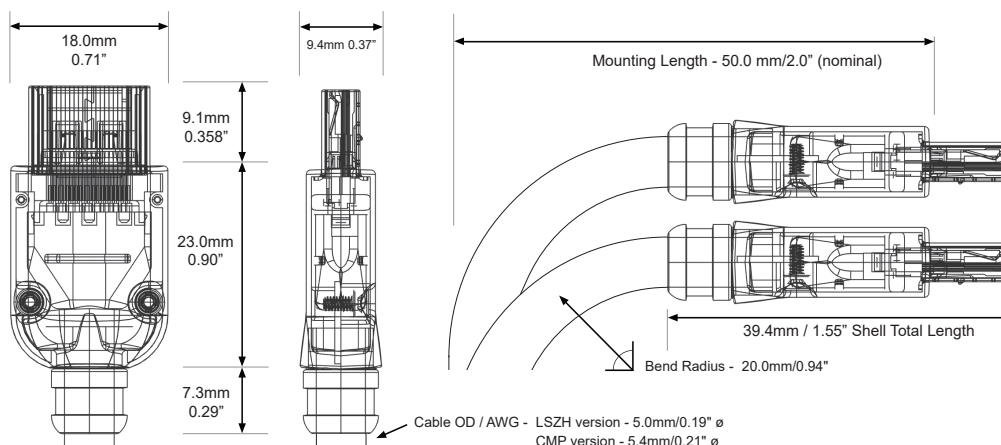

kordz.com

DPL Labs Certified

HDMI®
2.0 Adopter