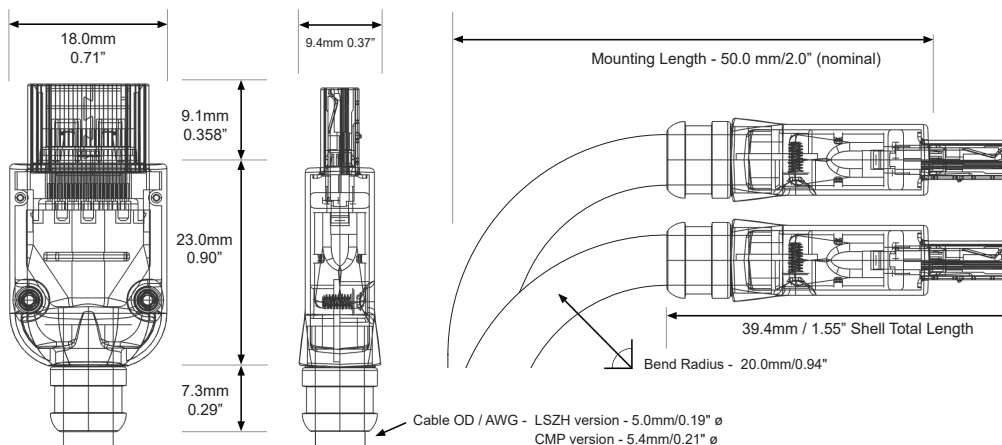

Connectivity.Assured

PRS³ 4K UHD 18Gbps AOC HDMI[®] Cable

Kordz PRS³ AOC HDMI cable is an ultra-reliable cable that is secure and simple to install. The cable is suitable for fixed installs, and delivers HDR/3D/4K/UHD/High frame rate. The compact connector AOC HDMI Cable is available in lengths to suit a wide range of installations – up to 20meters (65'6").

- Active Optical Cable (AOC) 7.5m(24'7") to 20m(65'6"), 4K/UHD 18Gbps certified by DPL Labs™
- Engineered to fit through a 25mm(1") conduit
- Reinforced internals for superior flexibility and pull strength during installation
- Light weight & flexible
- No external power requirements - works just like a 1m HDMI Cable
- 100% of units tested on the production line for electrical continuity on all pins with additional 4K(2160p/60), 4:4:4, 17.82Gbps application test
- High Speed, all lengths
- LSZH fire rated in all lengths from 7.5m(24'7") to 20m(65'6")
- 5 Year Warranty
- **Licensed HDMI 2.0 Adopter company**

Technical Specifications		
HDMI Cable Certification	10.0m - 20.0m ACTIVE OPTICAL	
DPL Labs Certified Data Rate	6.0Gbps, 17.82Gbps agg	
Supported Data Rate	≥ 6.0Gbps, 17.82Gbps agg (4K UHD)	
HDMI Clock	27-340MHz	
Construction		
TMDS	4x Polymer Insulated Glass Fibres	
Auxiliary Conductors	30-24 AWG Tinned copper wire	
Insulation	TMDS 4C + HEAC Pairs	LSZH Composite Polymer Foamed PE / PE / TPV
Shielding	Overall	AL/Mylar
Cable Jacket Material	LSZH Composite, 7.5m-20m lengths	
HDMI Connector Shell	Premium gauge folded steel, 1μ" 24K Gold plated	
HDMI Connector Pins	Solid OFC, 15μ" 24K Gold plated	
Termination	Contactless IR induction soldering	
Active Optical Technology	Directional, In-shell Optical Light Engine	
HDMI Backshells	Orange & Charcoal powder coated with stoving varnish die-cast zinc alloy shell assembly	
Mechanical		
Cable Diameter	5.0mm±0.2mm / 0.19" Ø	
Mounting Depth	50.0mm/1.98"	
Cable Bend Radius	20.0mm/0.78"	
Retention Force (nom)	29.7N (3kg / 6.6lbs) +10/-5%	